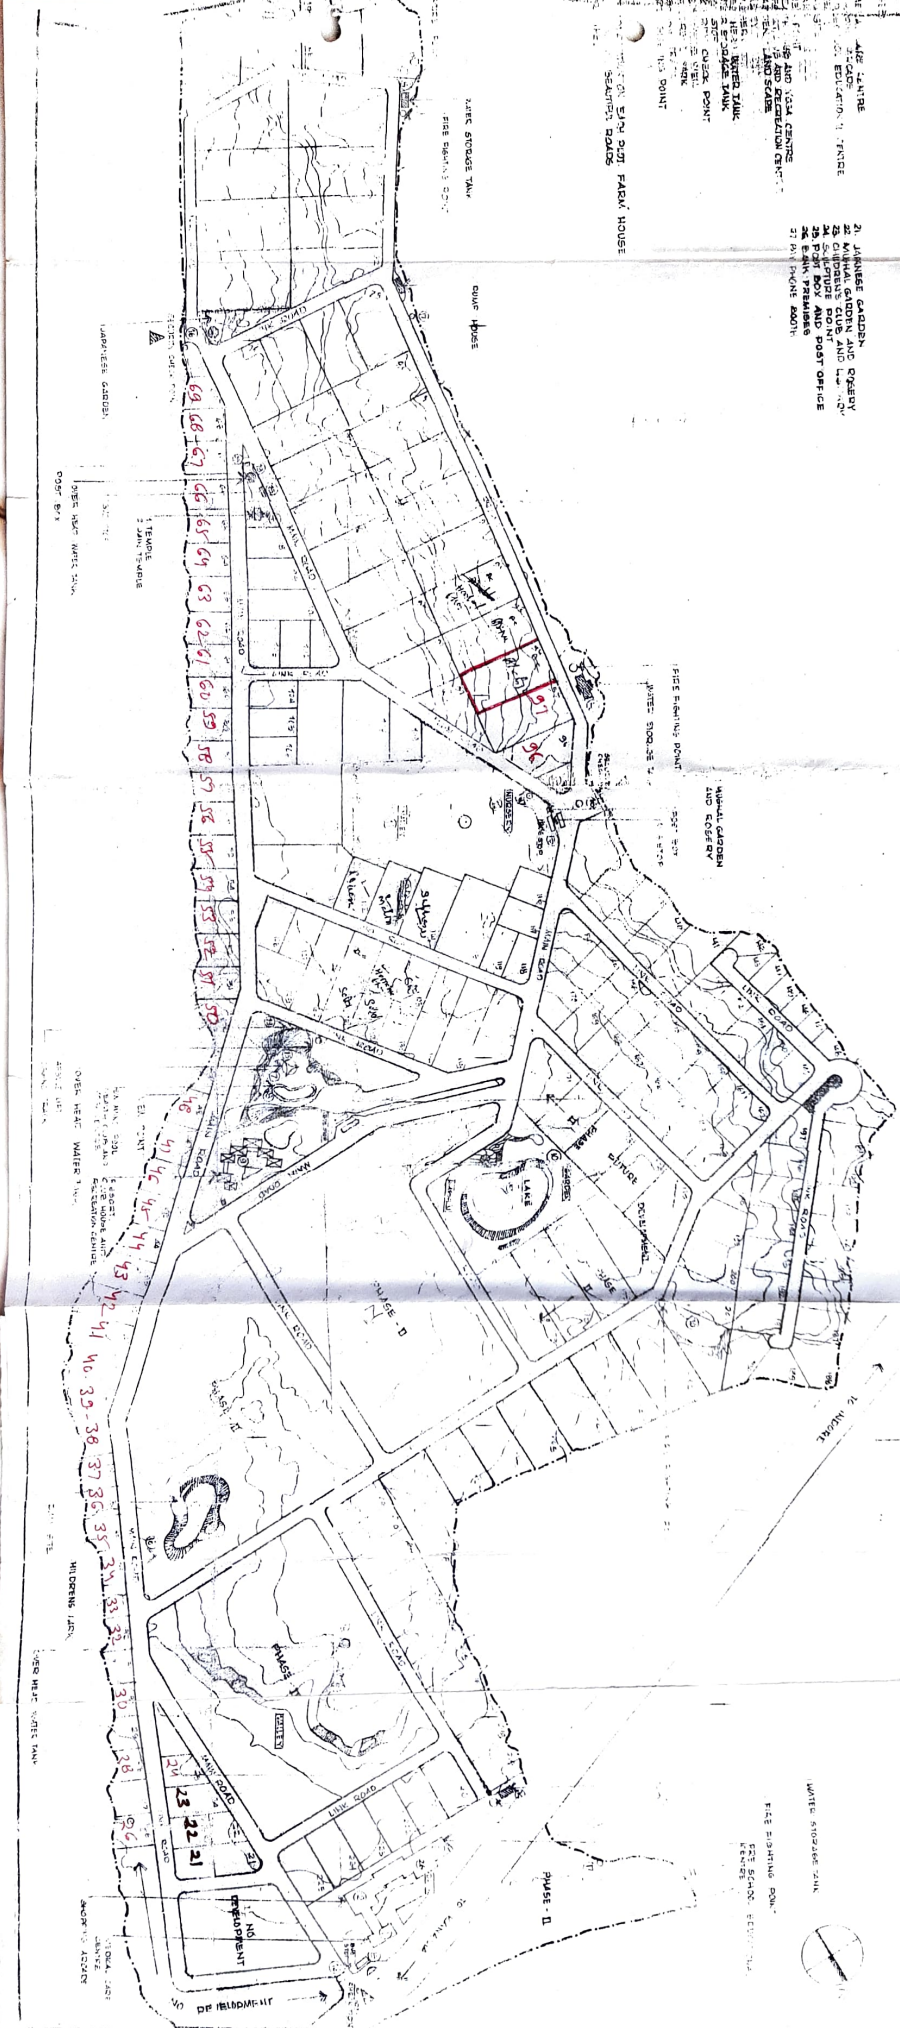

1. HOUSE GARDEN
2. MINERAL GARDEN AND GALLERY
3. GARDENS CLUB AND L.A. CLUB
4. POST BOX AND POST OFFICE
5. BATH PREMISES
6. PHONE ROOMS

WHITE STORAGE TANK

RED BURNING DOWN

SEE SCENE FROM ROAD

10/19/99